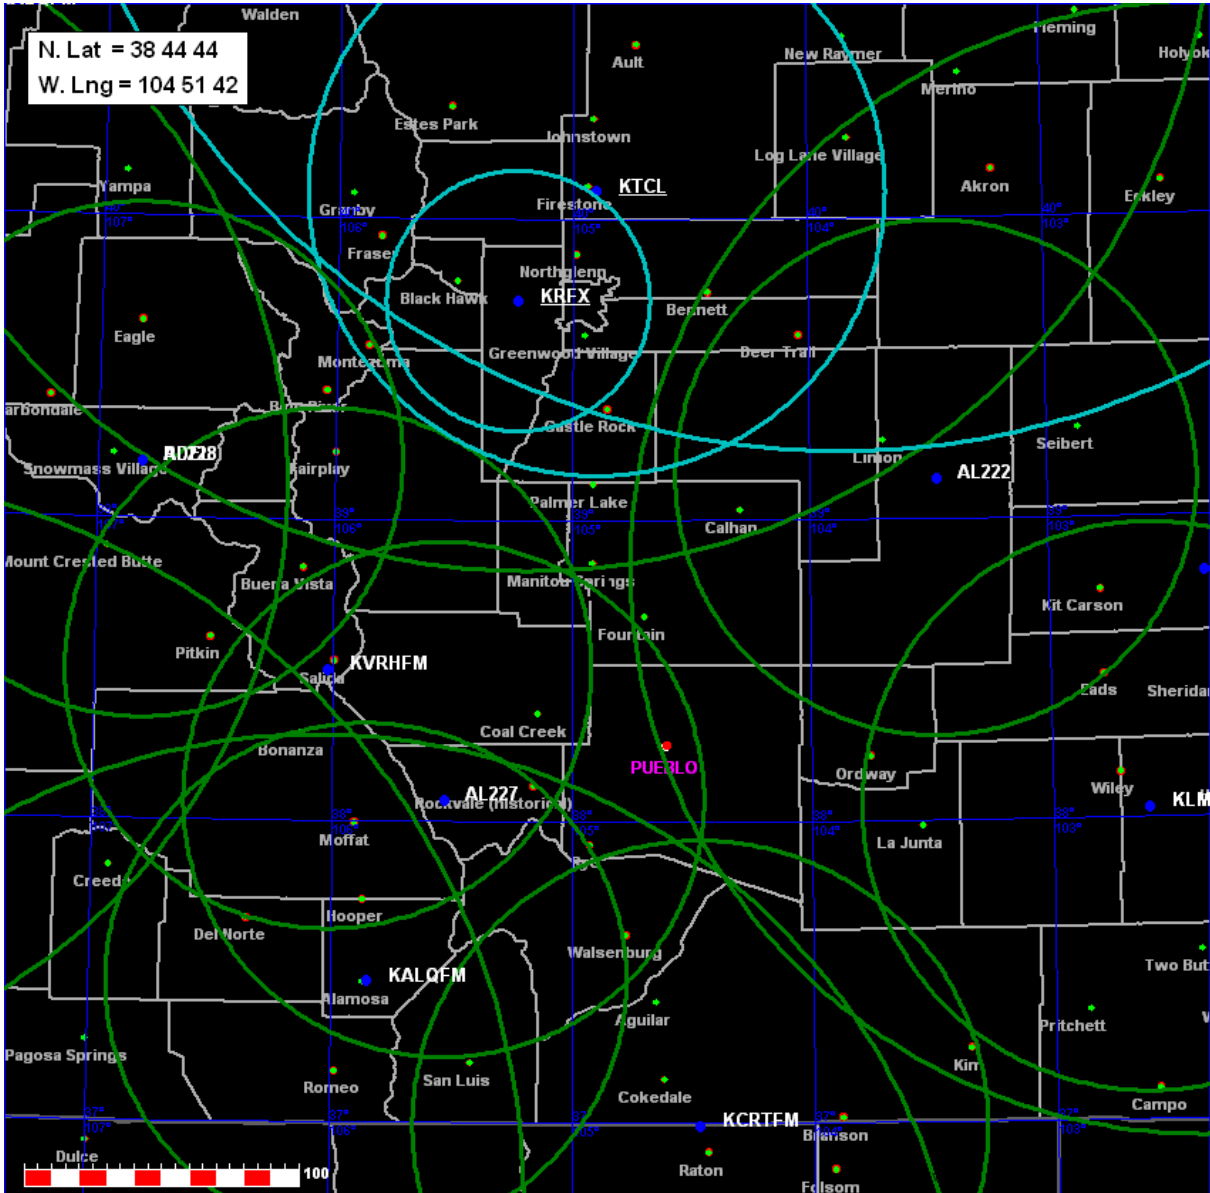

CH 225 C , 92.9 MHz

Citadel Broadcasting Company

| Call | CH# | Type | Location | Azi | D-KM | FCC | Margin |
|--------|-------|-------|----------------|-----|--------------|-------|--------|
| AL227 | 227A | VAC | Westcliffe | CO | 218.5 95.01 | 95.0 | 0.01 |
| KVRHFM | 222C3 | LIC | Salida | CO | 255.6 104.51 | 96.0 | 8.51 |
| AL224 | 224C1 | VAC | Cheyenne Wells | CO | 87.0 218.18 | 209.0 | 9.18 |
| KMOR.C | 225C2 | CP | Warren Afb | WY | 353.7 260.43 | 249.0 | 11.43 |
| AL222 | 222A | VAC | Hugo | CO | 69.7 128.25 | 95.0 | 33.25 |
| KTCL | 227C* | LIC-Z | Fort Collins | CO | 358.7 150.00 | 105.0 | 45.00 |
| KMOR | 225C* | LIC | Scottsbluff | NE | 14.0 354.66 | 290.0 | 64.66 |
| KRFX | 278C* | LIC | Denver | CO | 343.7 114.01 | 48.0 | 66.01 |
| KYBR | 225C3 | LIC-Z | Espanola | NM | 200.2 306.12 | 237.0 | 69.12 |
| KALQFM | 228A | LIC | Alamosa | CO | 211.8 165.96 | 95.0 | 70.96 |
| RDEL | 228A | DEL | Aspen | CO | 286.9 176.61 | 95.0 | 81.61 |
| AL228 | 228A | VAC | Aspen | CO | 286.9 176.61 | 95.0 | 81.61 |
| KCRTFM | 223C1 | LIC | Trinidad | CO | 170.0 197.55 | 105.0 | 92.55 |
| KRWN | 225C1 | LIC | Farmington | NM | 233.4 373.61 | 270.0 | 103.61 |
| KLMRFM | 227C1 | LIC | Lamar | CO | 111.1 212.75 | 105.0 | 107.75 |
| KLMRFC | 228C1 | CP | Lamar | CO | 111.1 212.75 | 105.0 | 107.75 |
| KMGJ | 226C0 | LIC | Grand Junction | CO | 277.3 338.70 | 220.0 | 118.70 |